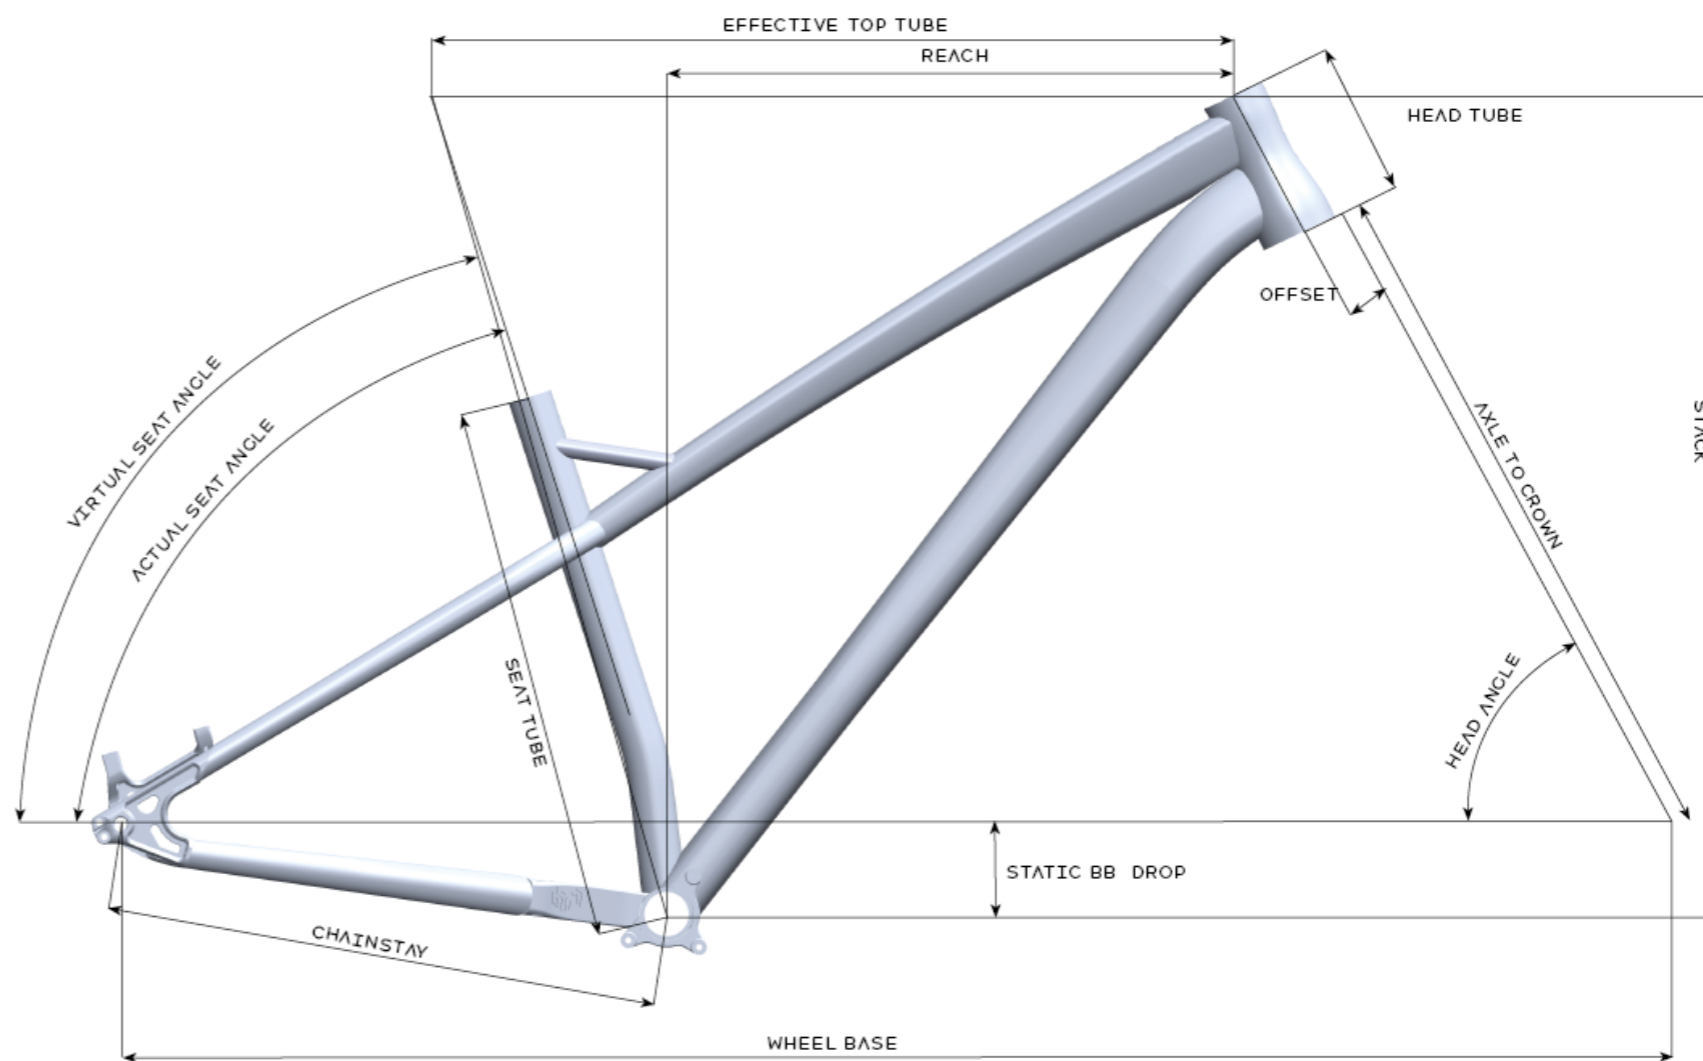

BIRD

ZERO 29

130MM FORK (30% SAC)	MEDIUM (M)	MEDIUM LONG (ML)	LARGE (L)	EXTRA LARGE (XL)
EFFECTIVE TOP TUBE	605	630	655	680
REACH (SAGGED)	437	460	482	504
STACK	636	645	654	663
SEAT TUBE	395	420	445	470
HEAD TUBE	110	120	130	140
WHEELBASE	1189	1209	1240	1267
CHAINSTAY	435		440	
STANDOVER	647	660	693	714

SIZE GUIDE				
	5'6"	5'10"	6'2"	6'4"
	168CM	178CM	188CM	193CM
M				
ML				
L				
XL				

	120MM FORK	130MM FORK	140MM FORK
STATIC			
AXLE TO CROWN	531	541	551
HEAD ANGLE	64.3	63.9	63.4
SEAT ANGLE (VIRTUAL)	74.0	73.6	73.1
SEAT ANGLE (ACTUAL)	72.0	71.6	71.1
BB DROP	71.0	67.8	64.6
BB HEIGHT	299	302	305
SAGGED (30%)			
AXLE TO CROWN	495	502	509
HEAD ANGLE	65.9	65.6	65.2
SEAT ANGLE (VIRTUAL)	75.6	75.2	75.0
SEAT ANGLE (ACTUAL)	73.6	73.3	73.0
BB DROP	82.8	80.5	78
BB HEIGHT	287	290	292

FRONT TRAVEL	120-140MM
WHEEL SIZE	29" WITH 2.6" TYRE CLEARANCE
REAR AXLE	180MM 12X1.75
HUB SPACING	148MM
CHAIN GUIDE MOUNTS	ISCG05 1MM BACKSET
BOTTOM BRACKET	73MM BSA THREADED
HEADSET	TAPERED ZS44 / ZS56 HEADSET
FORK OFFSET	42MM
BRAKE MOUNT	160MM REAR POST MOUNT
SEAT POST	31.6MM
SEAT CLAMP	34.9MM
FRAME WEIGHT	2KGS (SIZE ML)

Fork offset is a recommendation, not a rule. Offsets in the region of 37-51mm will work, although the handling will change. The guidance provided is our recommendation.