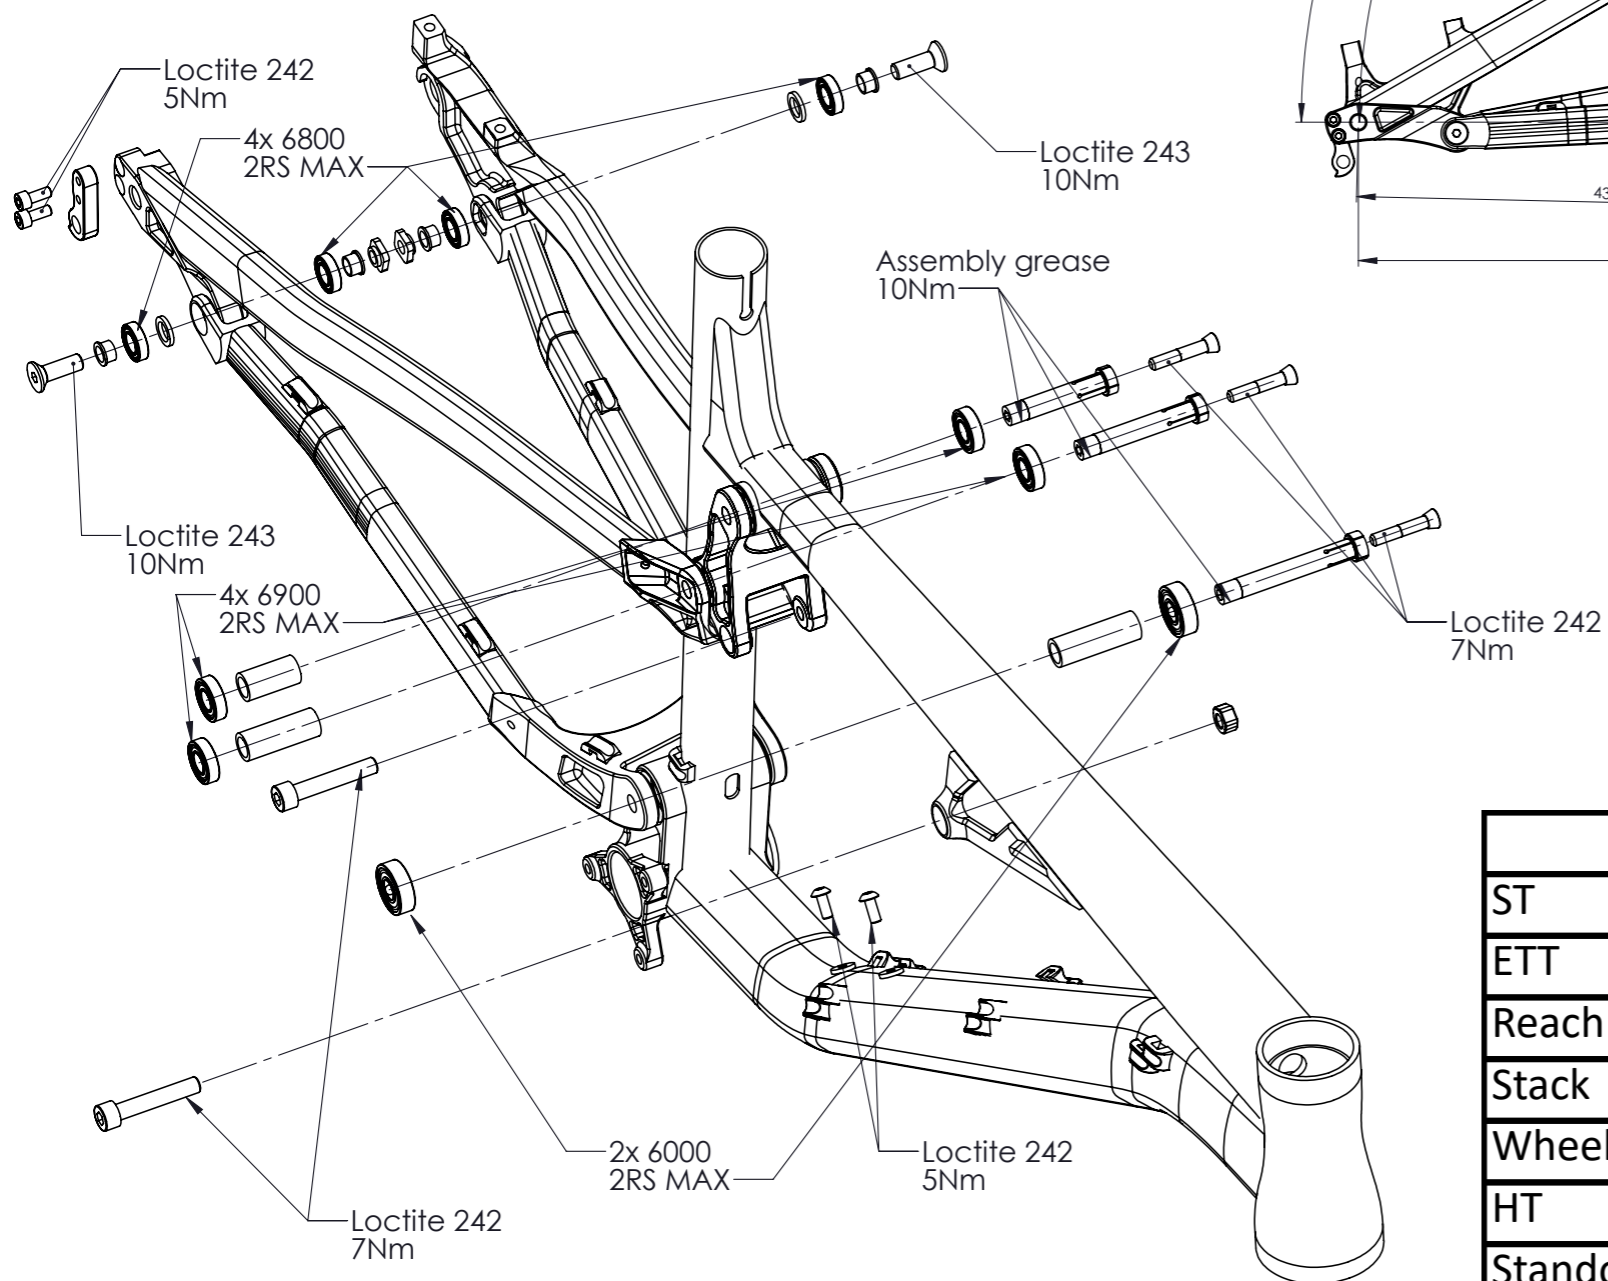

CYCLEWORKS **BIRD** **AERIS ONE 45**

- Boost 148x12 SRAM Maxle
- 230x65 Metric Shock with 30x8 Hardware both ends [Designed for Bearing Mounts]
- 145mm rear wheel travel
- 150mm or 160mm Suspension Forks
- 1x Drivetrain optimised design, 52mm chainline, Boost cranks
- ISCG05 chainguide mounts
- 31.6mm Seat post with stealth dropper routing, 34.9mm seat clamp
- Full continuous external cable and hose routing
- Self locking collet pivot axle system
- 27.5" x 2.5" tyre clearance
- 160mm rear post disc brake mount
- Tapered ZS44 / ZS56 Headset
- 6066-T6 Tubeset
- 73mm threaded bottom bracket
- Water bottle clearance

	S	M	ML	L	XL
ST	380	410	440	470	500
ETT	580	605	630	655	680
Reach	433	458	481	506	528
Stack	589	589	599	599	608
Wheelbase	1178	1203	1230	1255	1282
HT	110	110	120	120	130
Standover	699	699	700	700	704

HA (static)	65.5
CS	435
BB drop	10
BB drop (sagged)	52
BB height	340
BB height (sagged)	298
A2C	542
Lower HeadSet	4
Offset	42