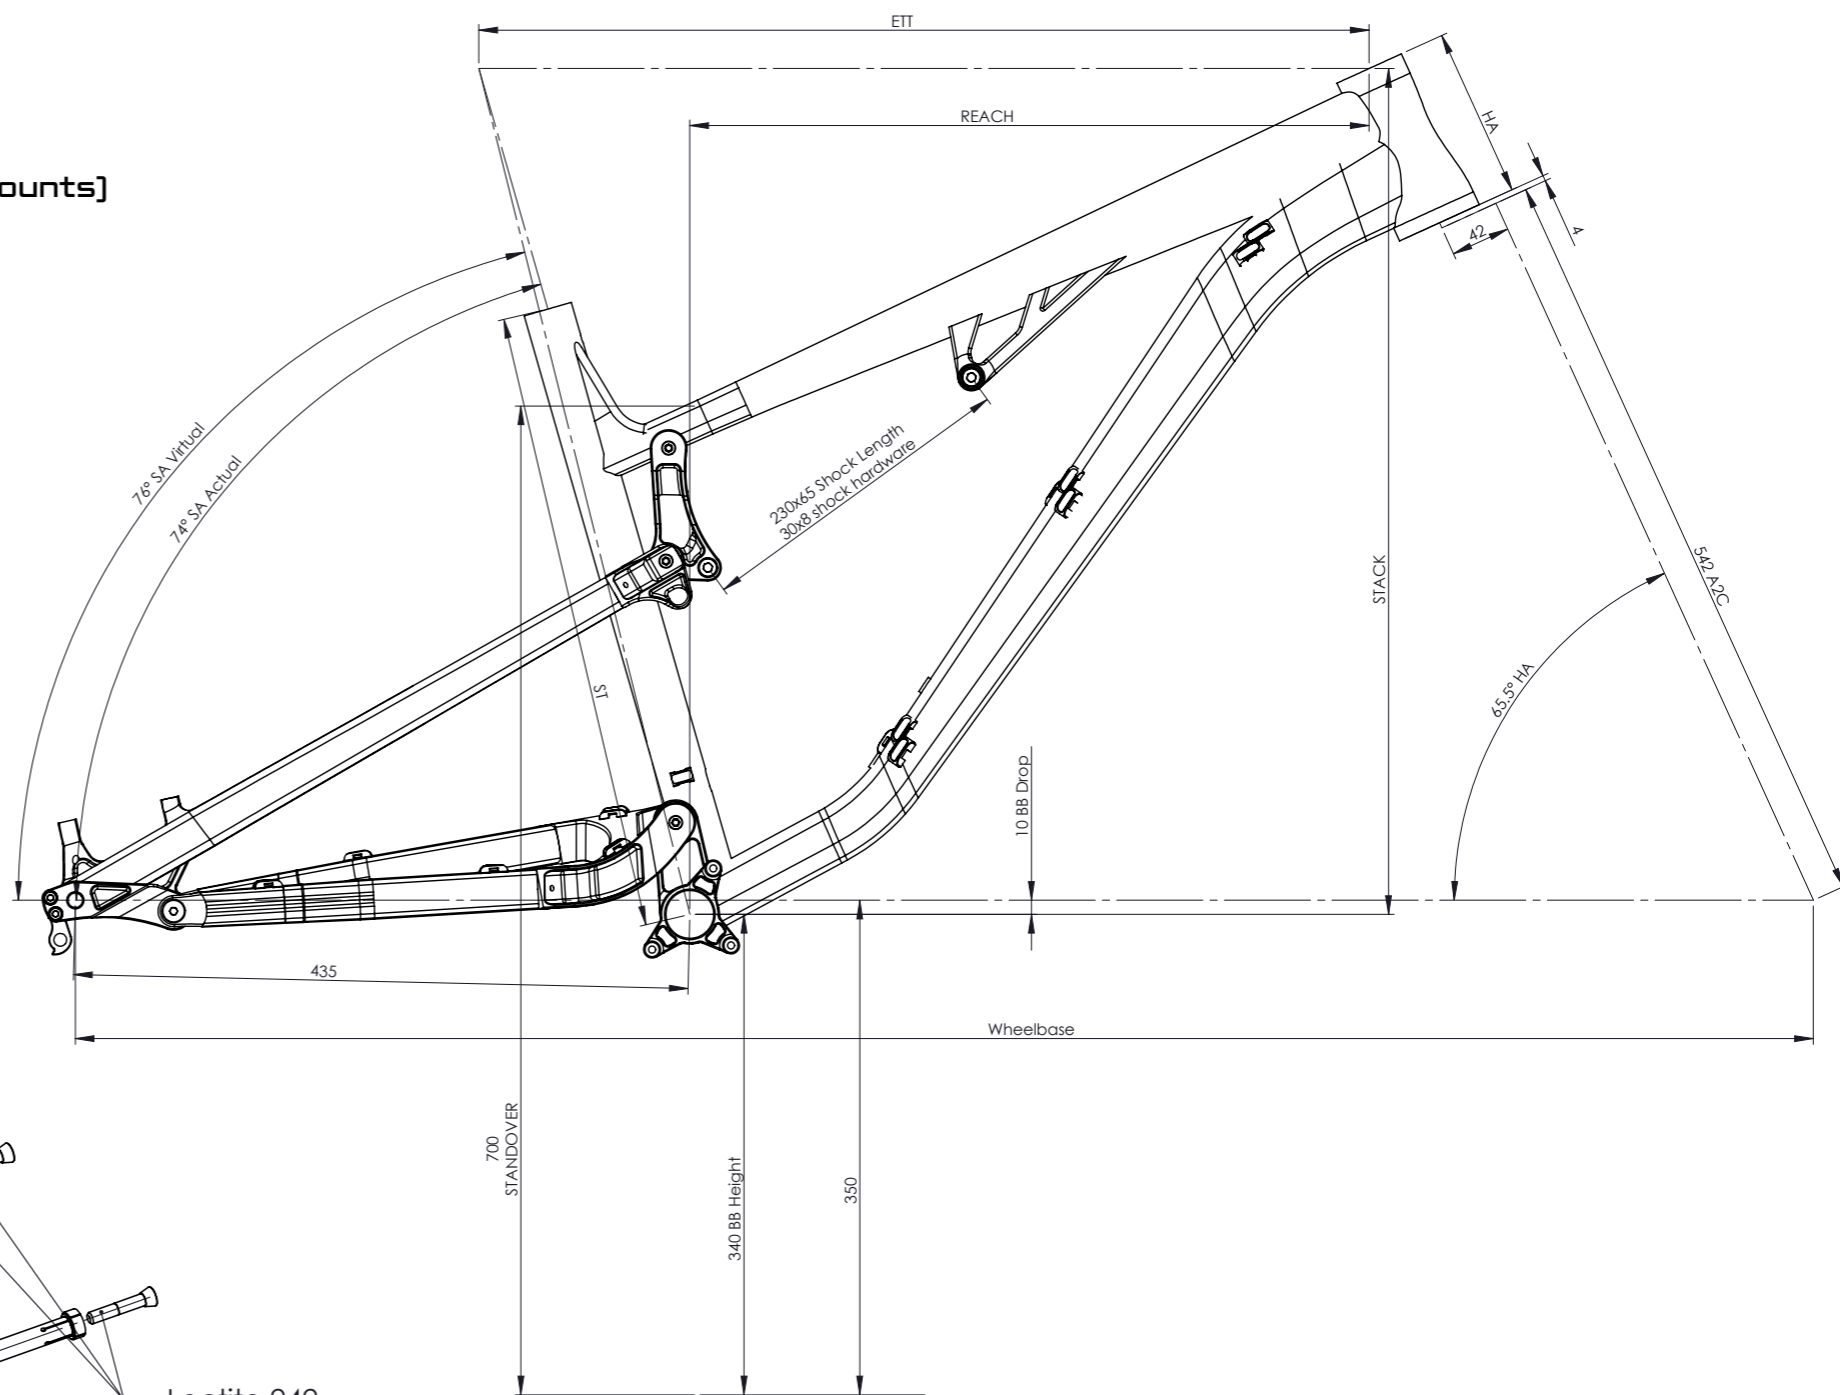

CYCLEWORKS **BIRD** **AERIS ONE 45**

- Boost 148x12 SRAM Maxle
- 230x65 Metric Shock with 30x8 Hardware both ends [Designed for Bearing Mounts]
- 145mm rear wheel travel
- 150mm or 160mm Suspension Forks
- 1x Drivetrain optimised design, 52mm chainline, Boost cranks
- ISCG05 chainguide mounts
- 31.6mm Seat post with stealth dropper routing, 34.9mm seat clamp
- Full continuous external cable and hose routing
- Self locking collet pivot axle system
- 27.5" x 2.5" tyre clearance
- 160mm rear post disc brake mount
- Tapered ZS44 / ZS56 Headset
- 6066-T6 Tubeset
- 73mm threaded bottom bracket
- Water bottle clearance

	S	M	ML	L	XL
ST	380	410	440	470	500
ETT	580	605	630	655	680
Reach	433	458	481	506	528
Stack	589	589	599	599	608
Wheelbase	1178	1203	1230	1255	1282
HT	110	110	120	120	130
Standover	699	699	700	700	704

HA (static)	65.5
CS	435
BB drop	10
BB drop (sagged)	52
BB height	340
BB height (sagged)	298
A2C	542
Lower HeadSet	4
Offset	42