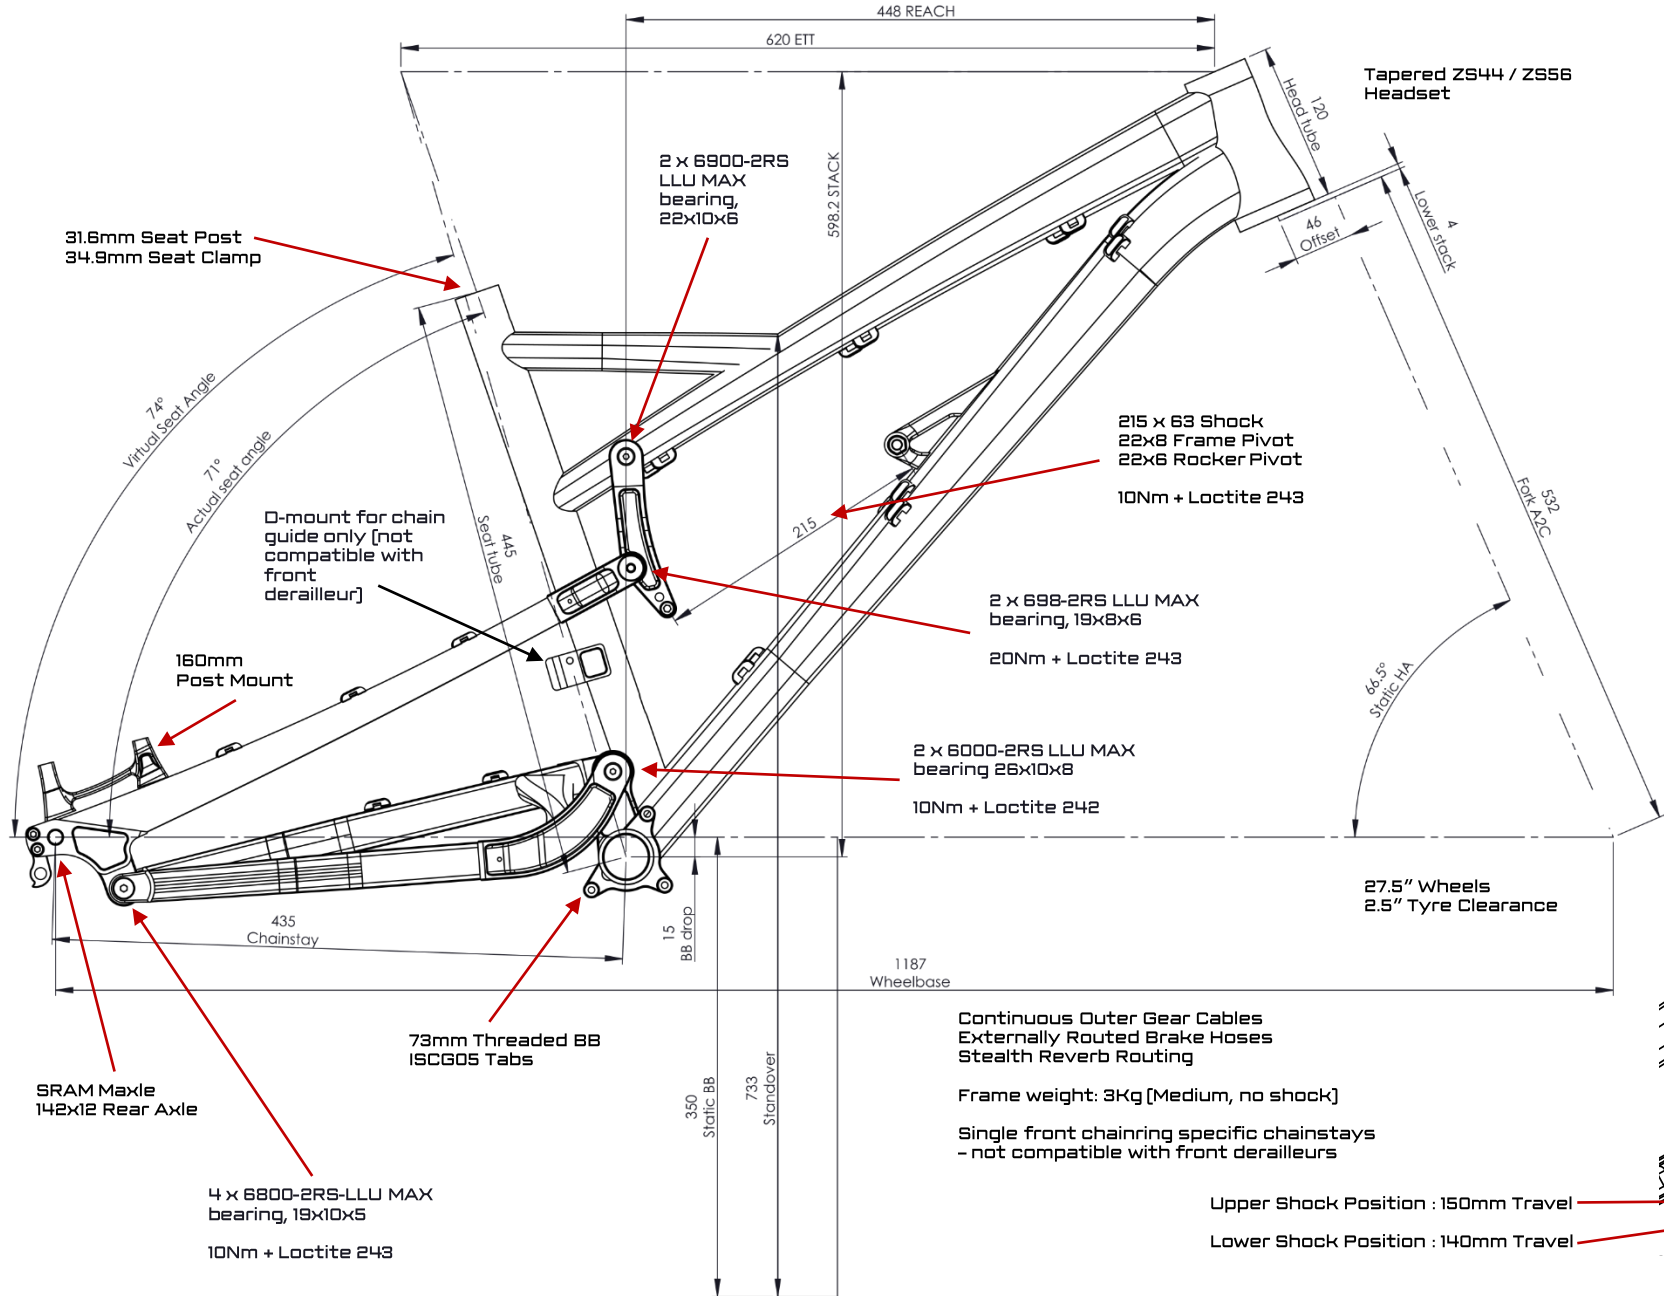

CYCLEWORKS **BITRO AERIS** Mk 1.5

Frame Material : 6061-T6
Heat Treated Aluminium Alloy

	Rear Travel Setting											
	140mm						150mm					
	140mm Sweeps	150mm Sweeps	160mm Sweeps	140mm Pikes	150mm Pikes	160mm Pikes	140mm Sweeps	150mm Sweeps	160mm Sweeps	140mm Pikes	150mm Pikes	160mm Pikes
HA [Static]	66.5	66.1	65.7	66.1	65.6	65.2	66.5	66.1	65.7	66.1	65.6	65.2
HA [sagged]	66.3	66	65.7	65.8	65.5	65.2	66.1	65.8	65.5	65.6	65.3	65
SA, Virtual [Static]	74	73.6	73.1	73.5	73.1	72.6	74	73.6	73.1	73.5	73.1	72.6
SA, Virtual [Sagged]	73.8	73.5	73.1	73.3	73	72.6	73.6	73.3	72.9	73.1	72.8	72.4
BB drop [Static]	15	12	9	12	8	5	15	12	9	12	8	5
BB drop [sagged]	57	55	52	53	51	48	59	57	54	55	53	51
BB height [Static]	335	338	341	338	342	345	335	338	341	338	342	345
BB height [sagged]	293	295	298	297	299	302	291	293	296	295	297	299
CS [Static]	435	435	435	435	435	435	435	435	435	435	435	435
CS [Sagged]	442	442	442	442	442	442	443	443	443	443	443	443
Wheelbase [Static]	1187	1191	1195	1191	1195	1199	1187	1191	1195	1191	1195	1199
Wheelbase [Sagged]	1173	1176	1179	1178	1180	1183	1173	1176	1179	1178	1181	1184

Sizing	XS	S	M	L	XL
Seat Tube	380	425	445	465	490
Effective Top Tube [ETT]	580	600	620	640	660
Head Tube	110	110	120	120	130
Wheelbase	1146	1166	1187	1207	1228
Reach	411	431	449	468	486
Stack	589	589	598	598	607