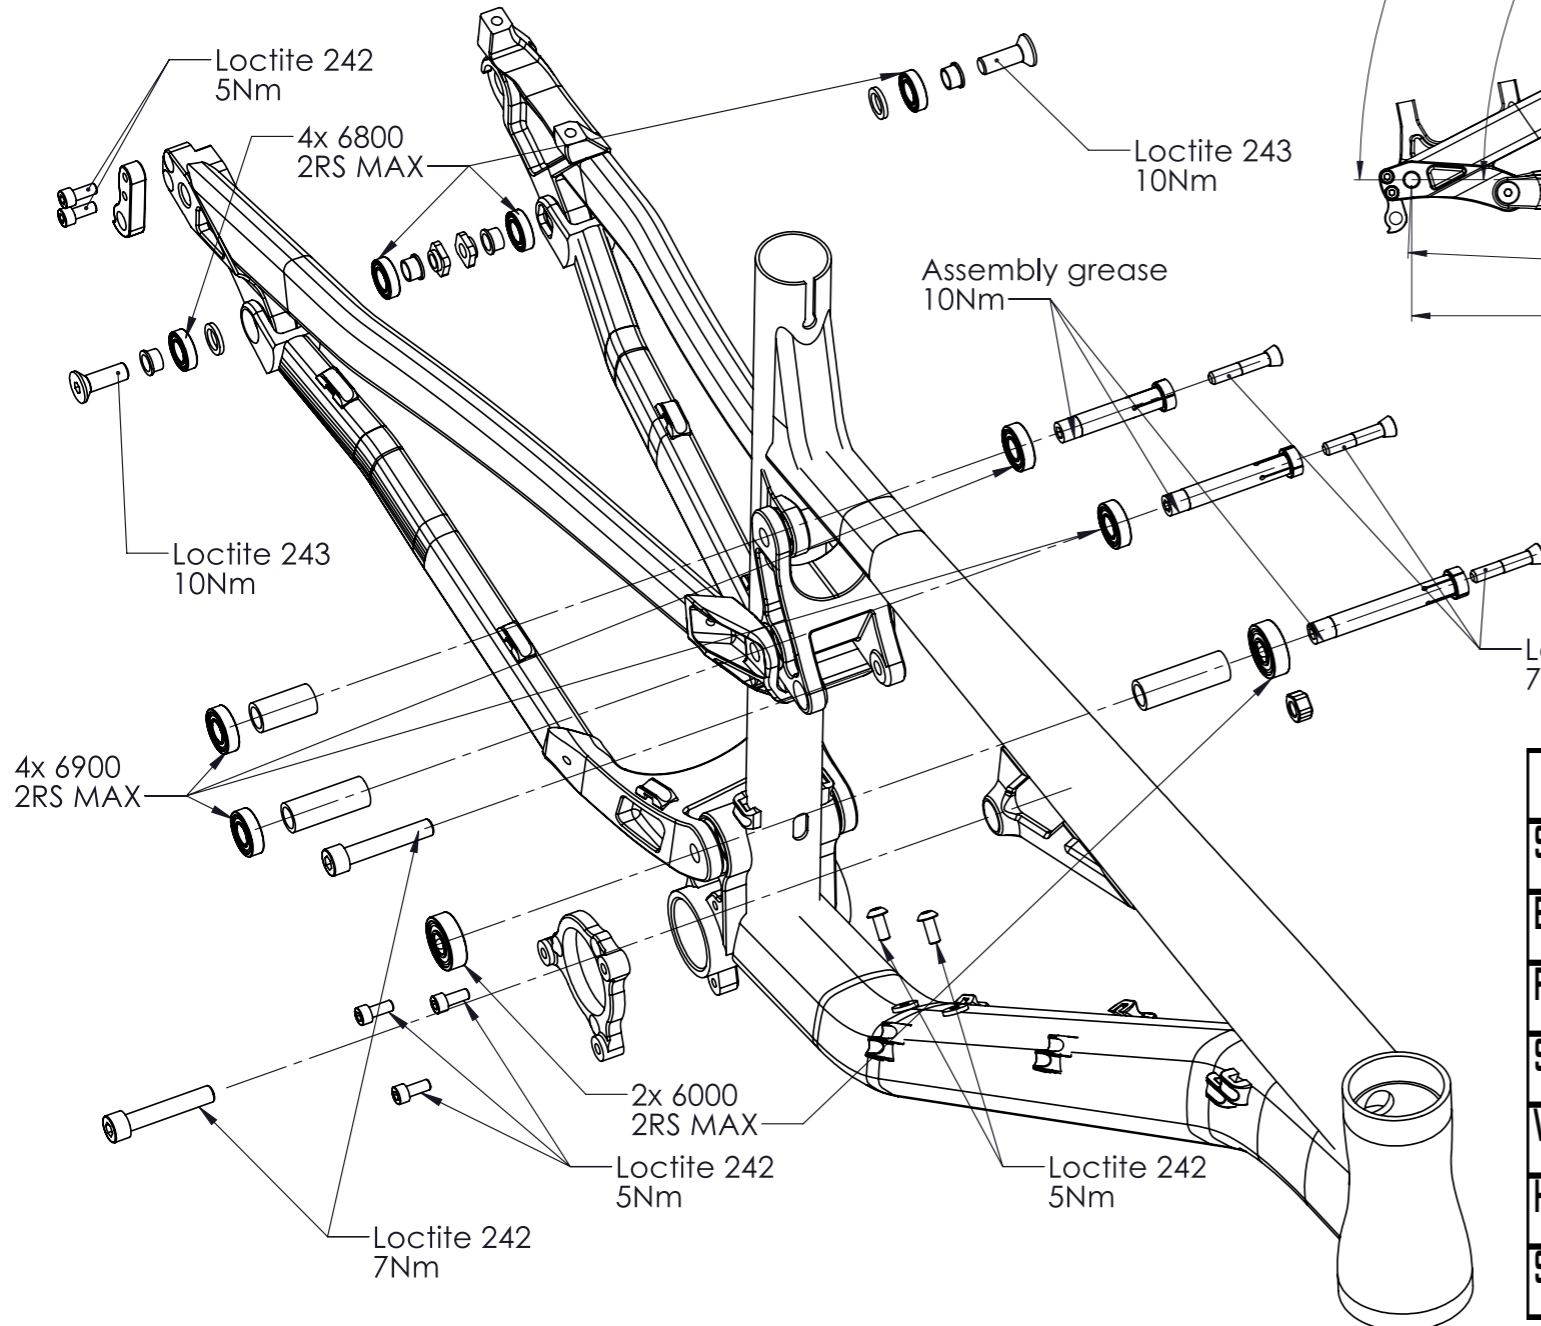

# CYCLEWORKS **BIRD** AERIS ONE 20

## Frame Features:

- Boost 148x12 SRAM Maxle
- 210x55 Metric Shock with 30x8 Hardware both ends [Designed for Bearing Mounts]
- 1x Drivetrain optimised design, 52mm chainline
- Bolt on ISCG05 chainguide mounts
- 31.6mm Seat post with stealth dropper routing, 34.9mm seat clamp
- Full continuous external cable and hose routing
- Self locking collet axle system
- 2.5" tyre clearance
- 160mm post disc brake mount
- Tapered ZS44 / ZS56 Headset
- Frame material: 6066-T6 Tubeset, 6061-T6 machined parts
- 73mm threaded bottom bracket shell

	S	M	ML	L	XL
ST	380	410	440	470	500
ETT	580	605	630	655	680
Reach	422	447	470	495	517
Stack	589	589	598	598	607
Wheelbase	1143	1168	1195	1220	1246
HT	110	110	120	120	130
Standover	697	698	702	717	733

HA [static]	67
HA [sagged]	66.9
SA [Virtual]	75
SA [Actual]	73
CS	430
BB drop	20
BB drop [sagged]	58
BB height	330
BB height [sagged]	292
A2C	522
Lower HeadSet	4
Offset	42