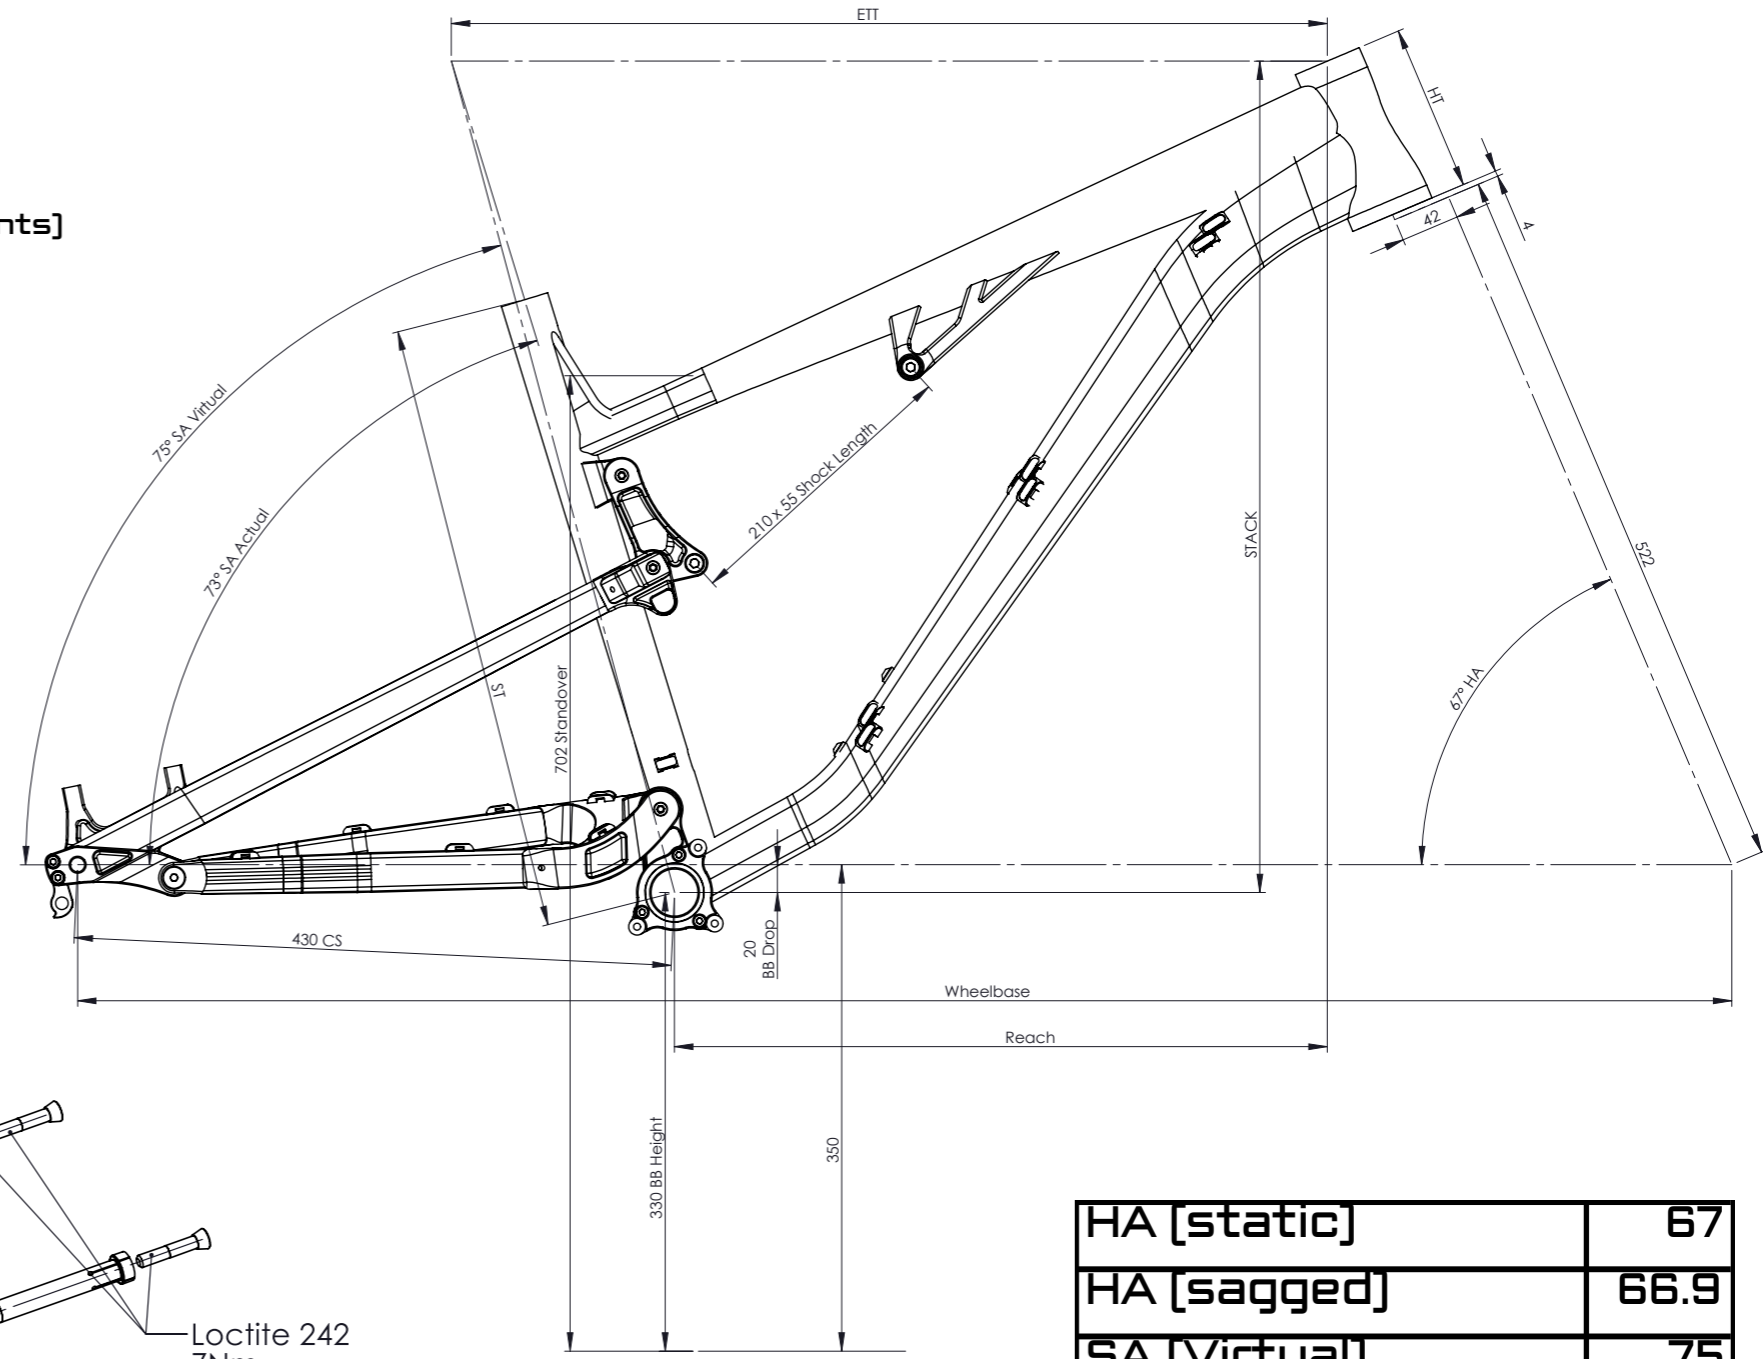

# CYCLEWORKS **BIRD** AERIS ONE 20

## Frame Features:

- Boost 148x12 SRAM Maxle
- 210x55 Metric Shock with 30x8 Hardware both ends [Designed for Bearing Mounts]
- 1x Drivetrain optimised design, 52mm chainline
- Bolt on ISCG05 chainguide mounts
- 31.6mm Seat post with stealth dropper routing, 34.9mm seat clamp
- Full continuous external cable and hose routing
- Self locking collet axle system
- 2.5" tyre clearance
- 160mm post disc brake mount
- Tapered ZS44 / ZS56 Headset
- Frame material: 6066-T6 Tubeset, 6061-T6 machined parts
- 73mm threaded bottom bracket shell

	S	M	ML	L	XL
ST	380	410	440	470	500
ETT	580	605	630	655	680
Reach	422	447	470	495	517
Stack	589	589	598	598	607
Wheelbase	1143	1168	1195	1220	1246
HT	110	110	120	120	130
Standover	697	698	702	717	733

HA [static]	67
HA [sagged]	66.9
SA [Virtual]	75
SA [Actual]	73
CS	430
BB drop	20
BB drop [sagged]	58
BB height	330
BB height [sagged]	292
A2C	522
Lower HeadSet	4
Offset	42